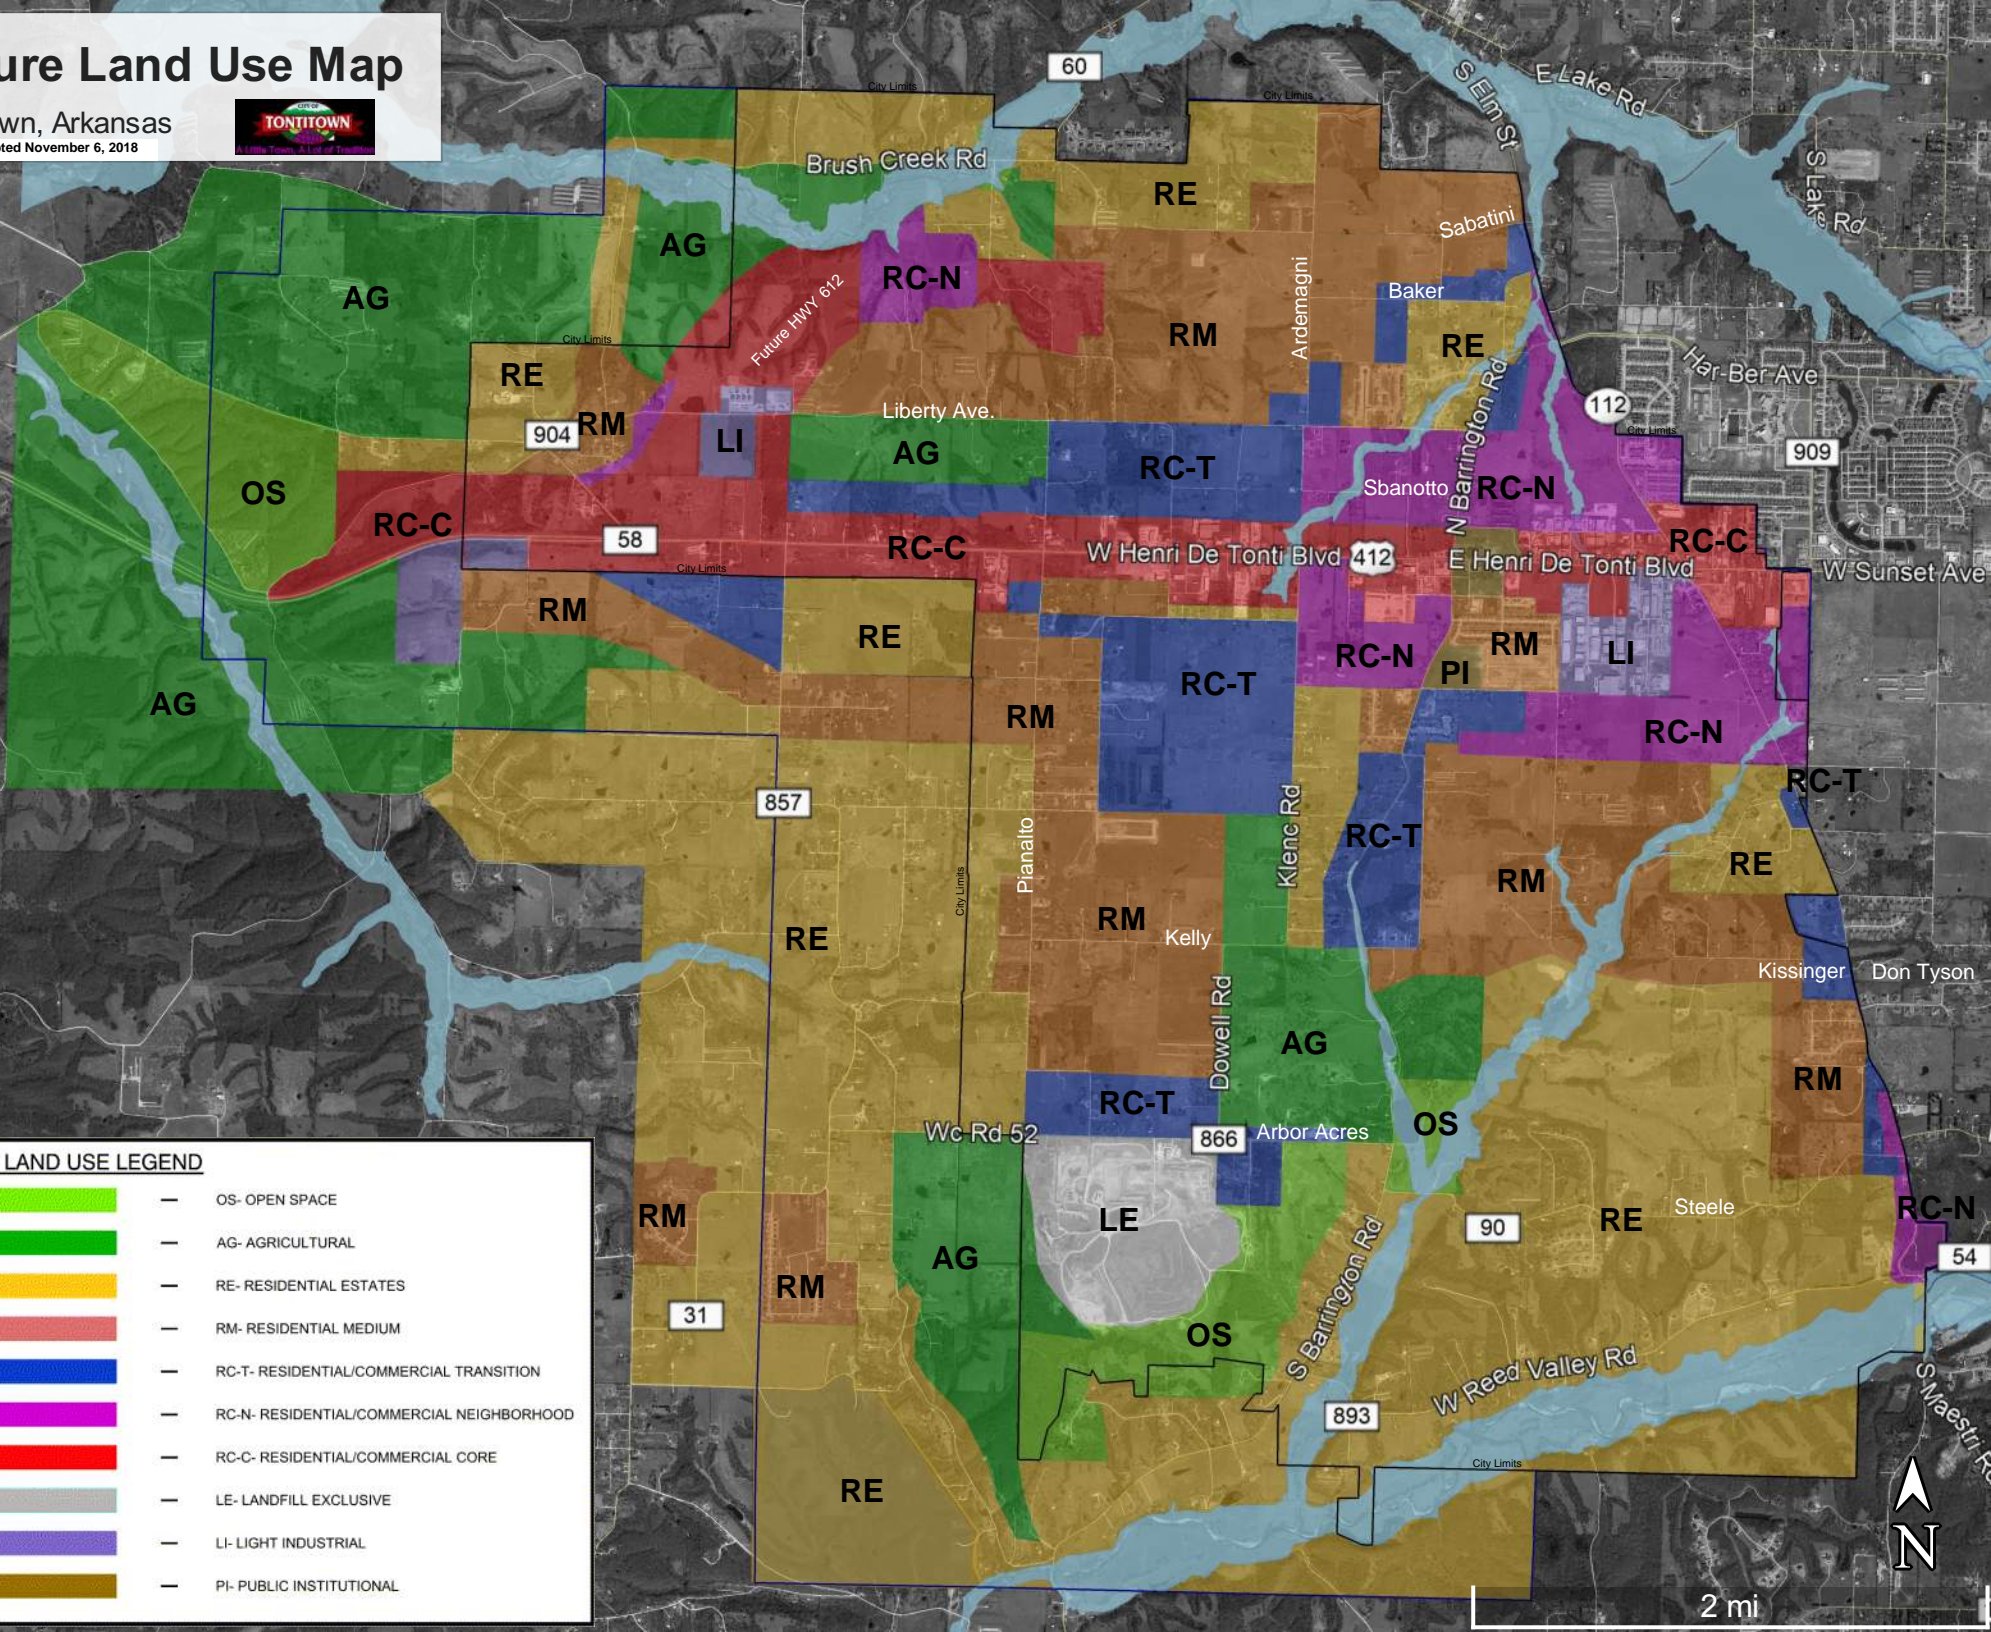

Future Land Use Map

Tontitown, Arkansas

Adopted November 6, 2018

FUTURE LAND USE LEGEND

- OS- OPEN SPACE
- AG- AGRICULTURAL
- RE- RESIDENTIAL ESTATES
- RM- RESIDENTIAL MEDIUM
- RC-T- RESIDENTIAL/COMMERCIAL TRANSITION
- RC-N- RESIDENTIAL/COMMERCIAL NEIGHBORHOOD
- RC-C- RESIDENTIAL/COMMERCIAL CORE
- LE- LANDFILL EXCLUSIVE
- LI- LIGHT INDUSTRIAL
- PI- PUBLIC INSTITUTIONAL

2 mi