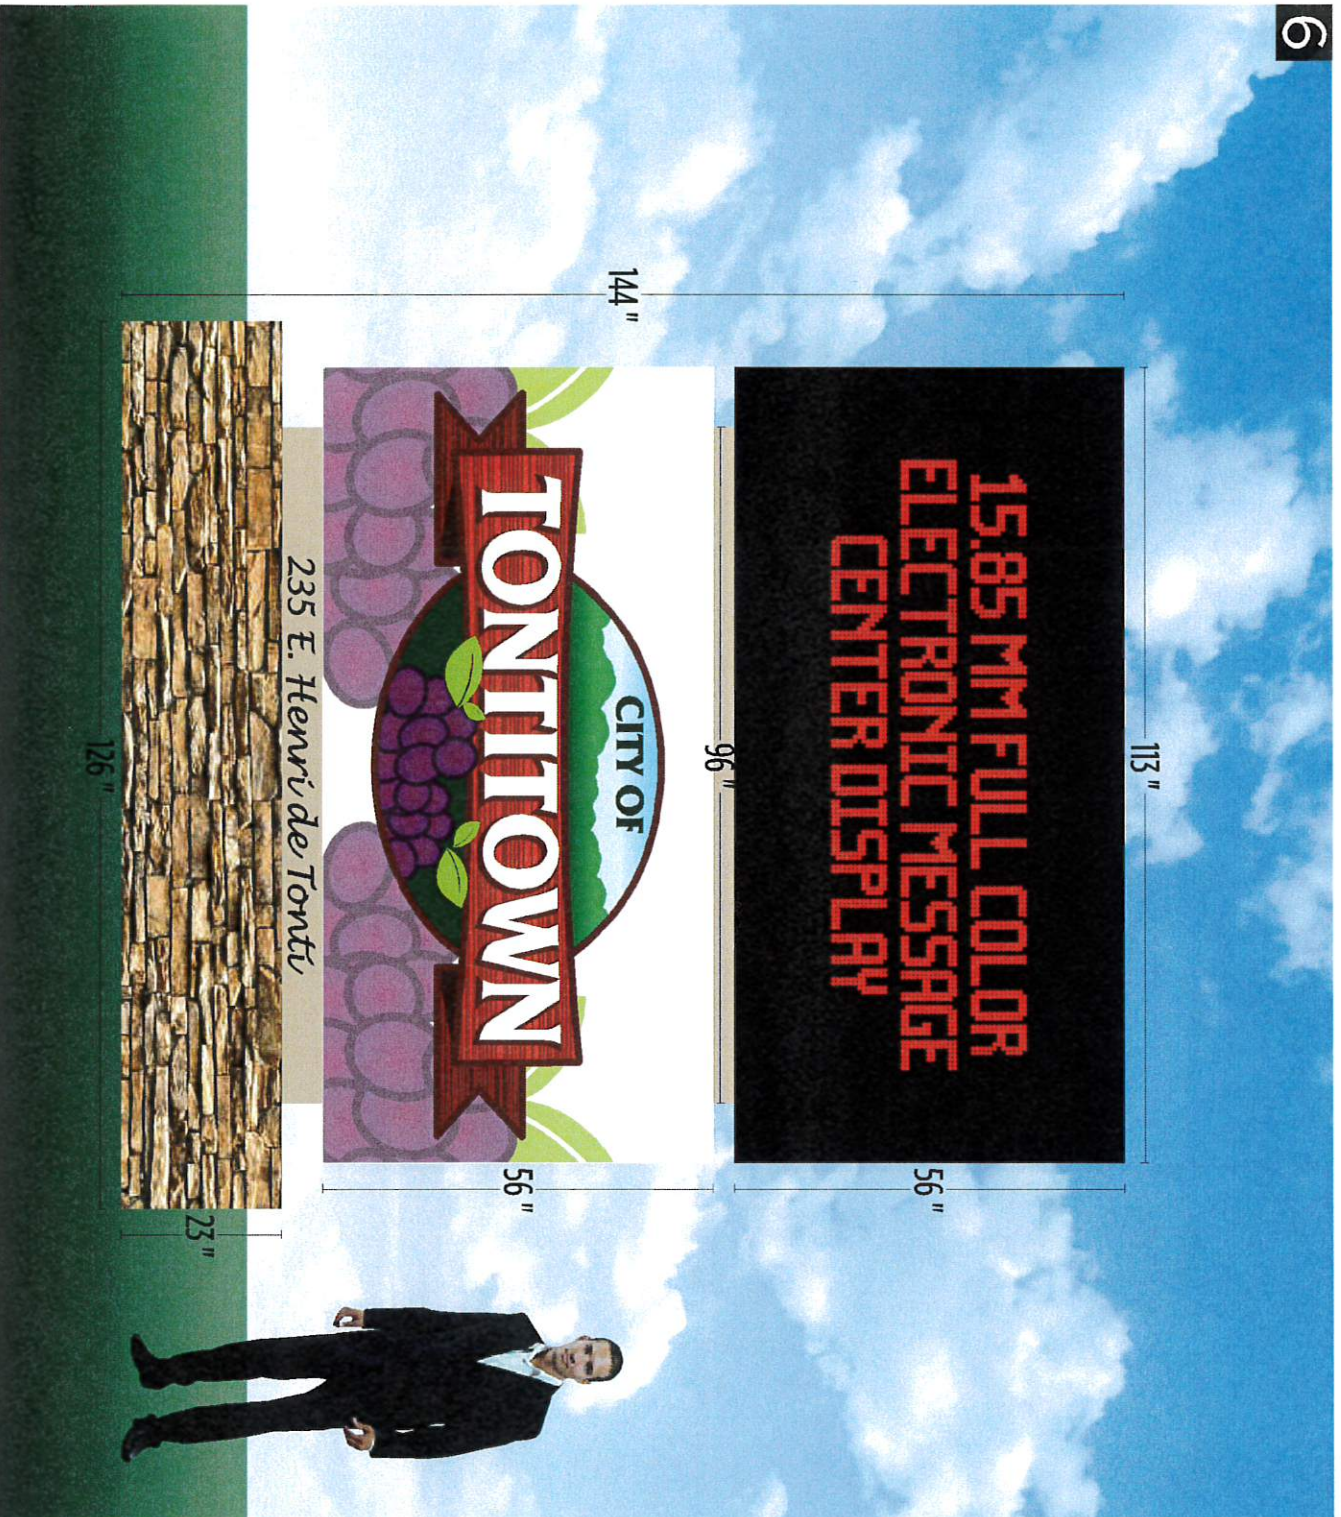

City of Tontitown

Tontitown, AR

8/6/2018

6

Ken's Signs
A CORPORATION

1.888.809.1810 479.756.1810 www.Kenssigns.com 2100 S. Powell St. Springdale, AR 72764 Designer: Fermin H.
©2018 KEN'S SIGNS. DESIGNS PRESENTED ARE THE SOLE PROPERTY OF KEN'S SIGNS, AND MAY NOT BE REPRODUCED IN PART OR WHOLE WITHOUT WRITTEN PERMISSION.